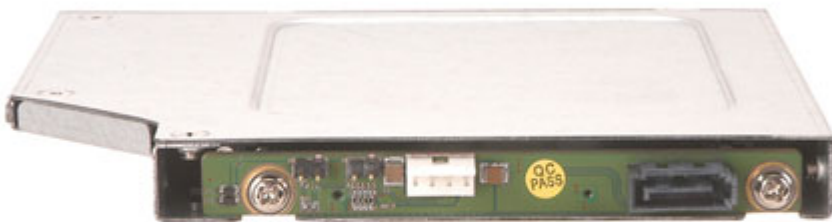

36.95 EUR
incl. 19% VAT, plus [shipping](#)

- Hot-Swap !
- For HDD/SSD !
- SATA-II !

This Hot-Swap drive bay enables you to operate a changeable 2.5" HDD or SSD in a Slim-Line drive slot.

Specifications :

- Dimensions : 128 x 12.7 x 129.4 mm
- Weight : 227g
- LED for activity/failure
- HDD 2P Failure Signal connector
- HDD 2P Access Signal connector
- SATA-II (not compatible with SATA-I)

Scope of supply :

- Hot-Swap 2.5" HDD/SSD Tray

- Slim-Line Cage for Hot-Swap Tray
- SATA-cable 70cm
- HDD failure signal cable 2P-2P, 60cm
- 8x screws